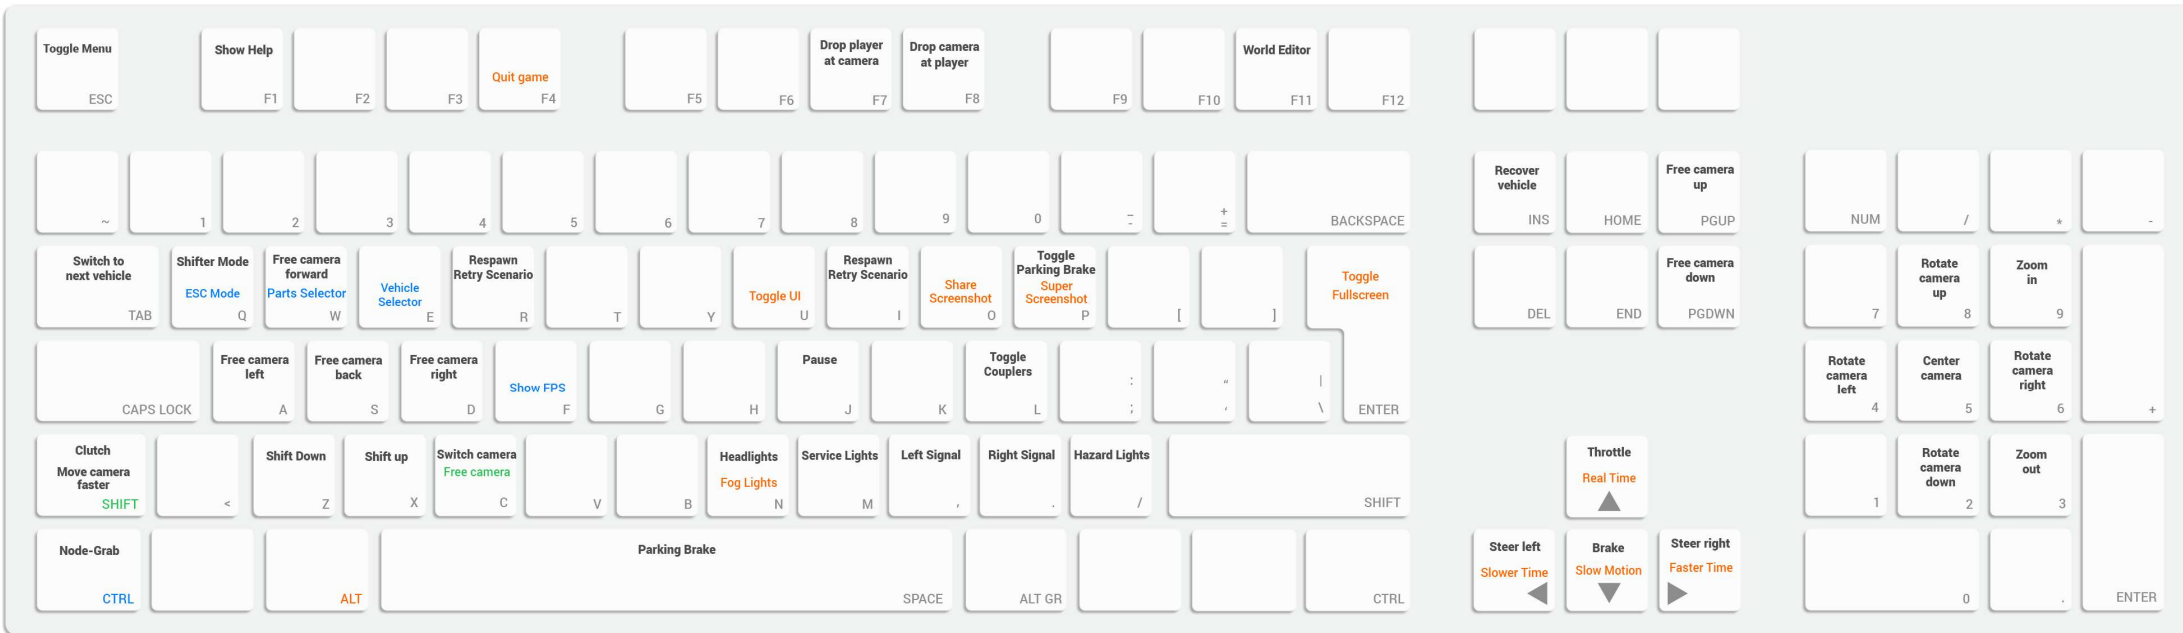

KEYBOARD CHEAT SHEET

Colors Legend

CTRL Combinations CTRL + {KEY}

ALT Combinations ALT + {KEY}

SHIFT Combinations SHIFT + {KEY}

General Debug

Toggle system console TILDE
 Clear system console CTRL + TILDE
 Toggle UI console CTRL + U
 Reload system LUA CTRL + S
 Reload LUA CTRL + L
 Advanced metrics ... CTRL + SHIFT + F

Vehicle Debug

Cycle node debug CTRL + N
 Cycle skeleton debug CTRL + B
 Collision triangle debug CTRL + T
 Toggle debug mode CTRL + D
 Center of gravity CTRL + G
 Reload vehicle CTRL + R
 Node visibility CTRL + M